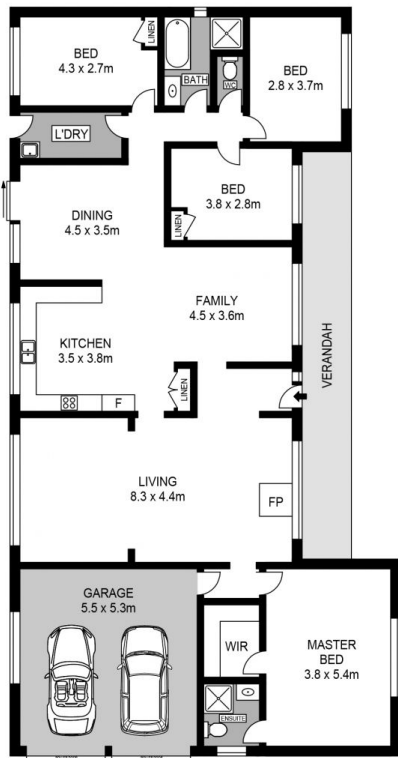

SITE PLAN (NOT TO SCALE)

10/180 Glendiver Road, The Oaks