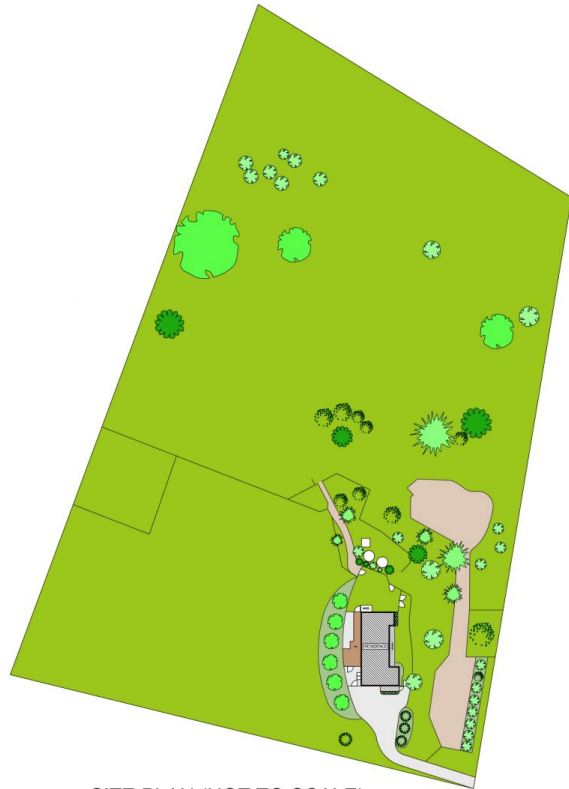

10/180 Glendiver Road The Oaks NSW

4 🏠 2 🚗 2 🚗

INSTRUCTIONS - DRIVE UP TO THE AUTOMATIC GATE TO ENTER TO ATTEND OPEN HOME

Offering the perfect introduction to rural living within the exclusive and gated Glendiver farm estate. The estate showcases 214 acres of community land for residence of the estate to enjoy outdoor activities.

Marguerite Farmer (Jensen)
8824 6111

SITE PLAN (NOT TO SCALE)

10/180 Glendiver Road, The Oaks